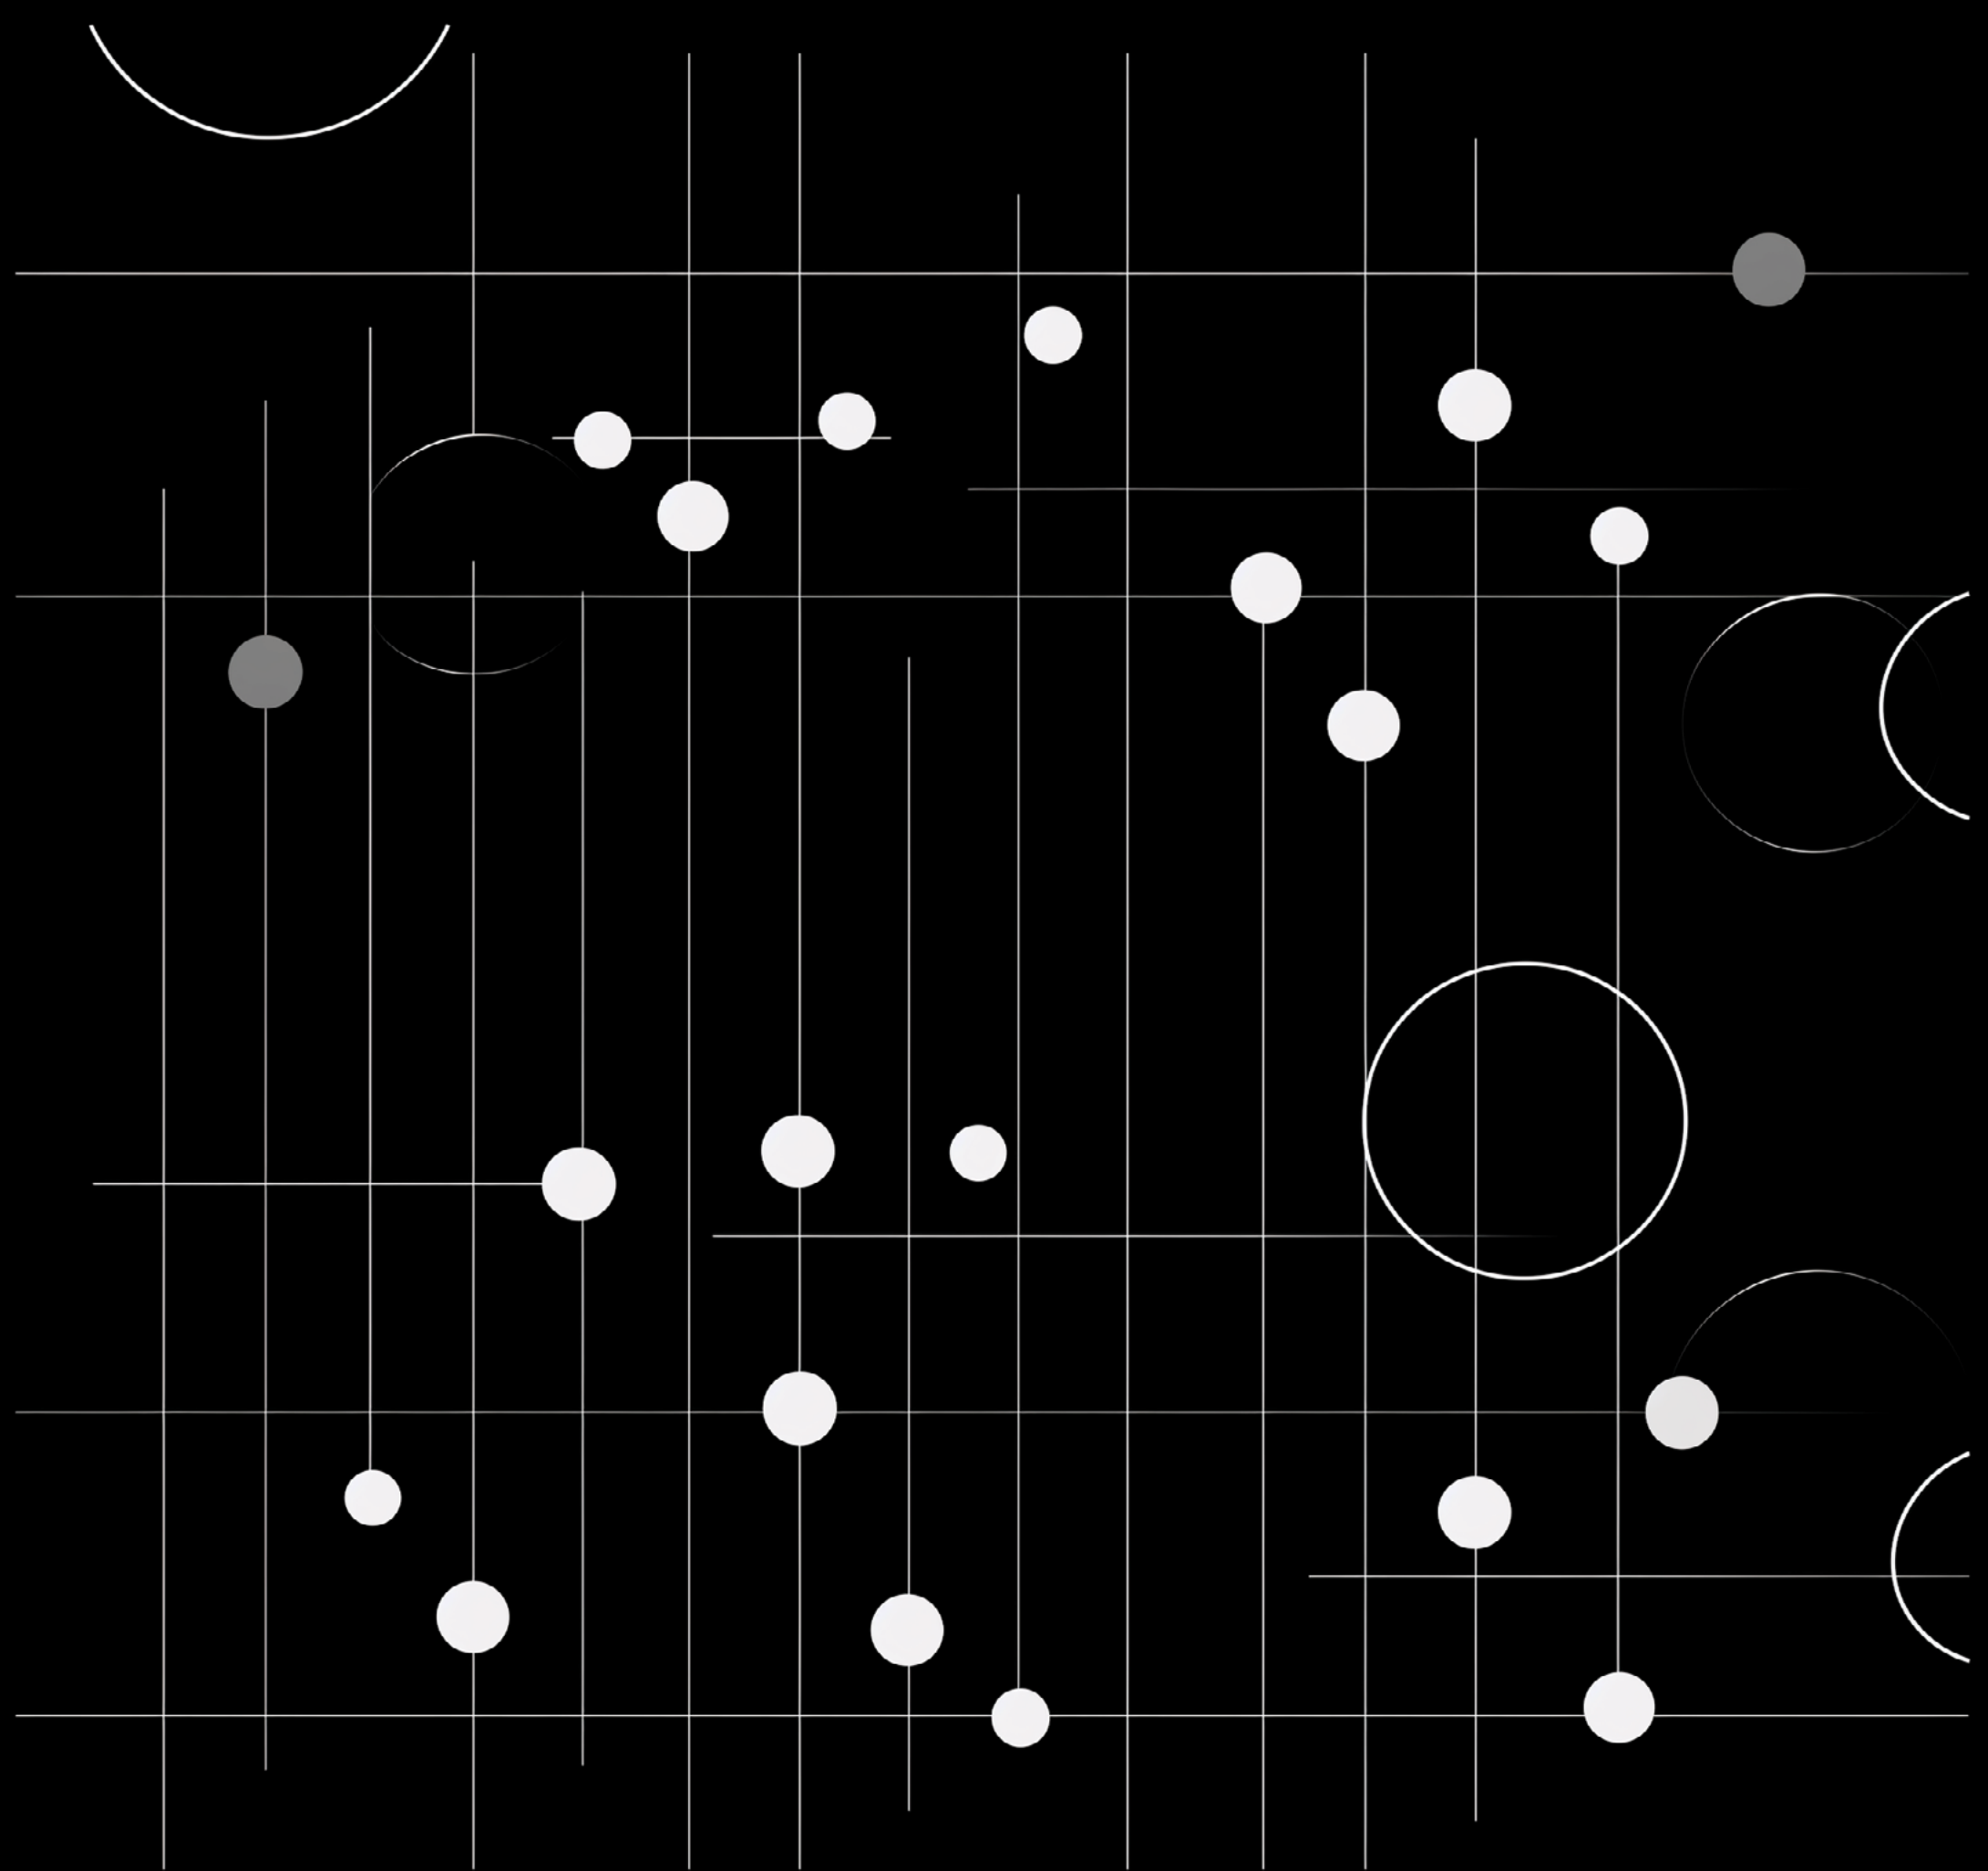

INTRODUCTION

Step into the world of refined minimalism with the new Just Black product family. The collection consists of a hyper-miniaturized track system with several lighting insert options, a linear wall-mounted surface light, and an acoustic suspension light.

The entire range features extremely minimalist design, blending seamlessly with any interior. Defined by fine lines, circles and curves, the Just Black family offers nearly endless possibilities for unique combinations that elevate any space.