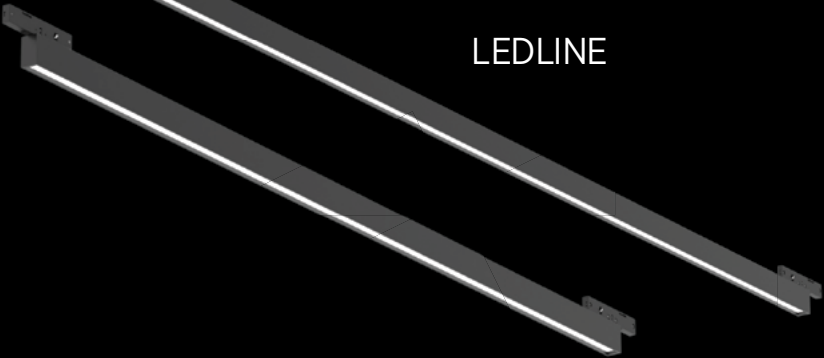

The suspension Just Black System has a cylindrical aesthetic that emphasizes the light inserts and, thanks to the rounded L-connectors, enables changes of direction as the track progresses.

The recessed Just Black System blends almost seamlessly into the wall and ensures a visually flawless and maximally concealed appearance.

JUST BLACK TRACK
OVERVIEW INSERTS

JUST BLACK TRACK offers a wide range of inserts for all lighting requirements.

IMAGINE

MAGIQ

INVADER

LEDLINE

BILO

FLEXLINE

FLUTE

HANGOVER

SIGN

JUST BLACK LINE

Be inspired by the versatility and beauty of linear design with Just Black Line - a millimeter-thin, precise surface wall light that opens up infinite possibilities. Just Black Line can be arranged to intertwine or form complex patterns that catch the eye, or they can be installed individually for a clean, minimalist effect.

JUST BLACK LINE

JUST BLACK LINE
WALL LIGHTS

Only 3 luminaires but endless combinations

The LINE ADJUSTABLE has a slightly greater distance from the wall so that it can be positioned in front of the other two LINE models without any problems. This makes overlapping lines of light possible. This and the fact that the line adjustable can be rotated allow for versatile lighting arrangements.