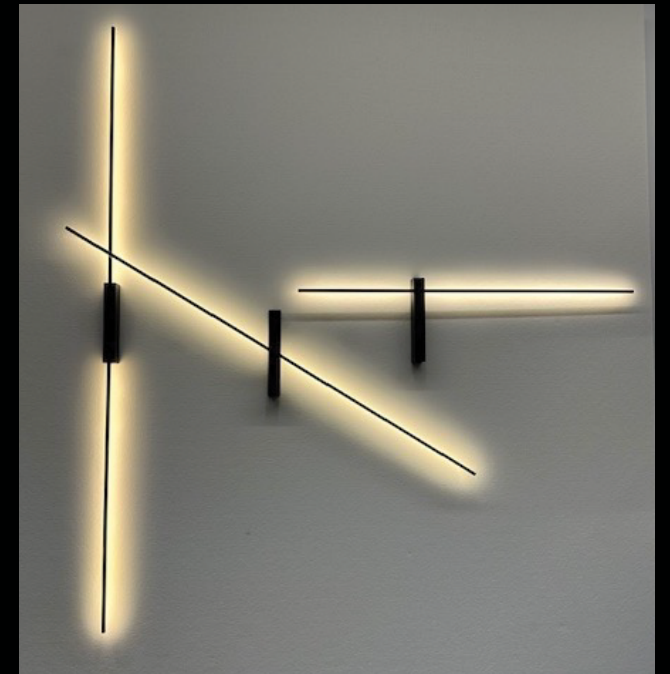

The suspension Just Black System has a cylindrical aesthetic that emphasizes the light inserts and, thanks to the rounded L-connectors, enables changes of direction as the track progresses.

The recessed Just Black System blends almost seamlessly into the wall and ensures a visually flawless and maximally concealed appearance.

FLUTE

HANGOVER

SIGN

JUST BLACK LINE

Be inspired by the versatility and beauty of linear design with Just Black Line - a millimeter-thin, precise surface wall light that opens up infinite possibilities. Just Black Line can be arranged to intertwine or form complex patterns that catch the eye, or they can be installed individually for a clean, minimalist effect.

Available in three models, including a rotatable and pivotable version, Just Black Line allows designer the ability to explore the endless combination possibilities and craft a bespoke lighting solution for any project.

JUST BLACK LINE

JUST BLACK LINE
WALL LIGHTS

Only 3 luminaires but endless combinations

The LINE ADJUSTABLE has a slightly greater distance from the wall so that it can be positioned in front of the other two LINE models without any problems. This makes overlapping lines of light possible. This and the fact that the line adjustable can be rotated allow for versatile lighting arrangements.