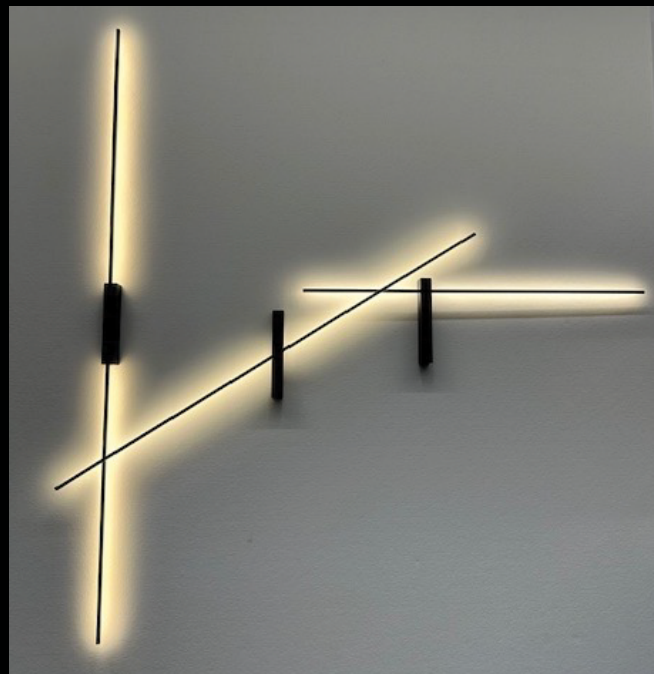

The suspension Just Black System has a cylindrical aesthetic that emphasizes the light inserts and, thanks to the rounded L-connectors, enables changes of direction as the track progresses.

The recessed Just Black System blends almost seamlessly into the wall and ensures a visually flawless and maximally concealed appearance.

FLUTE

HANGOVER

SIGN

JUST BLACK LINE

Be inspired by the versatility and beauty of linear design with Just Black Line - a millimeter-thin, precise surface wall light that opens up infinite possibilities. Just Black Line can be arranged to intertwine or form complex patterns that catch the eye, or they can be installed individually for a clean, minimalist effect.

Available in three models, including a rotatable and pivotable version, Just Black Line allows designer the ability to explore the endless combination possibilities and craft a bespoke lighting solution for any project.

JUST BLACK LINE

JUST BLACK LINE
WALL LIGHTS

Only 3 luminaires but endless combinations

The LINE ADJUSTABLE has a slightly greater distance from the wall so that it can be positioned in front of the other two LINE models without any problems. This makes overlapping lines of light possible. This and the fact that the line adjustable can be rotated allow for versatile lighting arrangements.