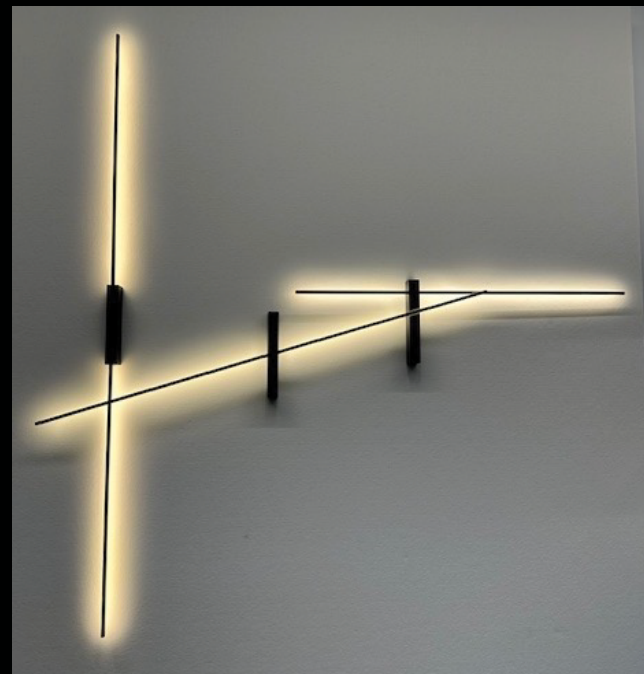

Available in three mounting options - an edgeless recessed version, a rectangular surface-mounted version and a round suspended version - the track can be installed on both ceilings and walls, extending its applications and adaptability. With this wide range of variety, the Just Black System can meet virtually any design requirement.

The suspension Just Black System has a cylindrical aesthetic that emphasizes the light inserts and, thanks to the rounded L-connectors, enables changes of direction as the track progresses.

The recessed Just Black System blends almost seamlessly into the wall and ensures a visually flawless and maximally concealed appearance.

FLUTE

HANGOVER

SIGN

JUST BLACK LINE

Be inspired by the versatility and beauty of linear design with Just Black Line - a millimeter-thin, precise surface wall light that opens up infinite possibilities. Just Black Line can be arranged to intertwine or form complex patterns that catch the eye, or they can be installed individually for a clean, minimalist effect.

JUST BLACK LINE

JUST BLACK LINE
WALL LIGHTS

Only 3 luminaires but endless combinations

The LINE ADJUSTABLE has a slightly greater distance from the wall so that it can be positioned in front of the other two LINE models without any problems. This makes overlapping lines of light possible. This and the fact that the line adjustable can be rotated allow for versatile lighting arrangements.