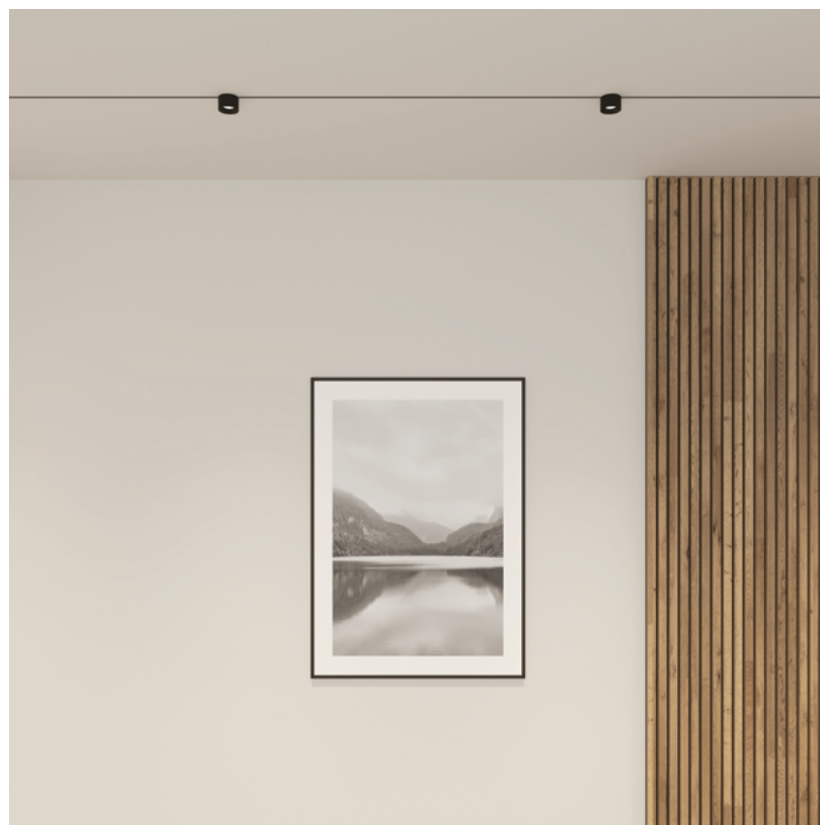

The entire range features extremely minimalist design, blending seamlessly with any interior. Defined by fine lines, circles and curves, the Just Black family offers nearly endless possibilities for unique combinations that elevate any space.

Available in three mounting options - an edgeless recessed version, a rectangular surface-mounted version and a round suspended version - the track can be installed on both ceilings and walls, extending its applications and adaptability. With this wide range of variety, the Just Black System can meet virtually any design requirement.

JUST BLACK SYSTEM

The surface mounted Just Black System enables dynamic lines that alternate seamlessly between straight and curved segments as desired, adapting to directional changes on the same level or between wall and ceiling transitions.

JUST BLACK LINE

JUST BLACK LINE
WALL LIGHTS

Only 3 luminaires but endless combinations

The LINE ADJUSTABLE has a slightly greater distance from the wall so that it can be positioned in front of the other two LINE models without any problems. This makes overlapping lines of light possible. This and the fact that the line adjustable can be rotated allow for versatile lighting arrangements.