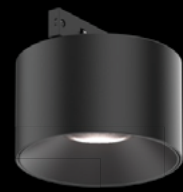

JUST BLACK TRACK
OVERVIEW INSERTS

JUST BLACK TRACK offers a wide range of inserts for all lighting requirements.

IMAGINE

MAGIQ

INVADER

LEDLINE

BILO

FLEXLINE

FLUTE

HANGOVER

SIGN

JUST BLACK LINE

Be inspired by the versatility and beauty of linear design with Just Black Line - a millimeter-thin, precise surface wall light that opens up infinite possibilities. Just Black Line can be arranged to intertwine or form complex patterns that catch the eye, or they can be installed individually for a clean, minimalist effect.