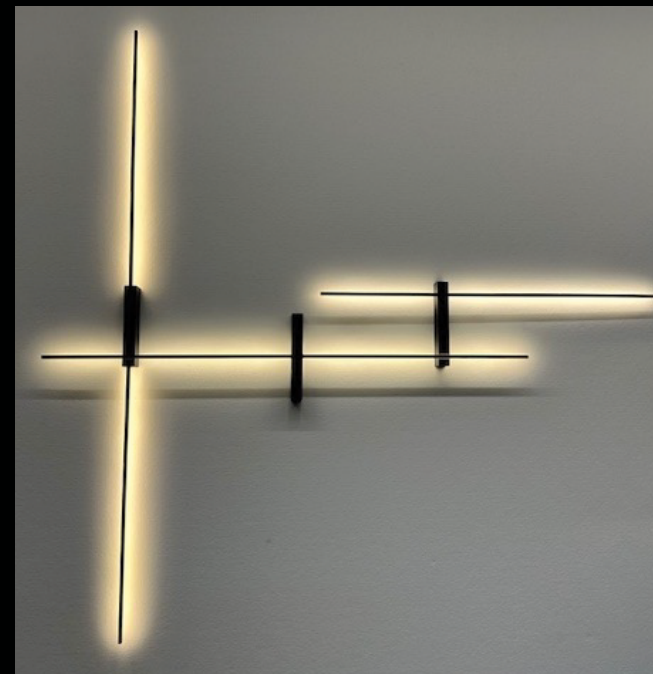

JUST BLACK SYSTEM

The surface mounted Just Black System enables dynamic lines that alternate seamlessly between straight and curved segments as desired, adapting to directional changes on the same level or between wall and ceiling transitions.

The suspension Just Black System has a cylindrical aesthetic that emphasizes the light inserts and, thanks to the rounded L-connectors, enables changes of direction as the track progresses.

The recessed Just Black System blends almost seamlessly into the wall and ensures a visually flawless and maximally concealed appearance.

FLUTE

HANGOVER

SIGN

JUST BLACK LINE

Be inspired by the versatility and beauty of linear design with Just Black Line - a millimeter-thin, precise surface wall light that opens up infinite possibilities. Just Black Line can be arranged to intertwine or form complex patterns that catch the eye, or they can be installed individually for a clean, minimalist effect.

JUST BLACK LINE

JUST BLACK LINE
WALL LIGHTS

Only 3 luminaires but endless combinations

The LINE ADJUSTABLE has a slightly greater distance from the wall so that it can be positioned in front of the other two LINE models without any problems. This makes overlapping lines of light possible. This and the fact that the line adjustable can be rotated allow for versatile lighting arrangements.